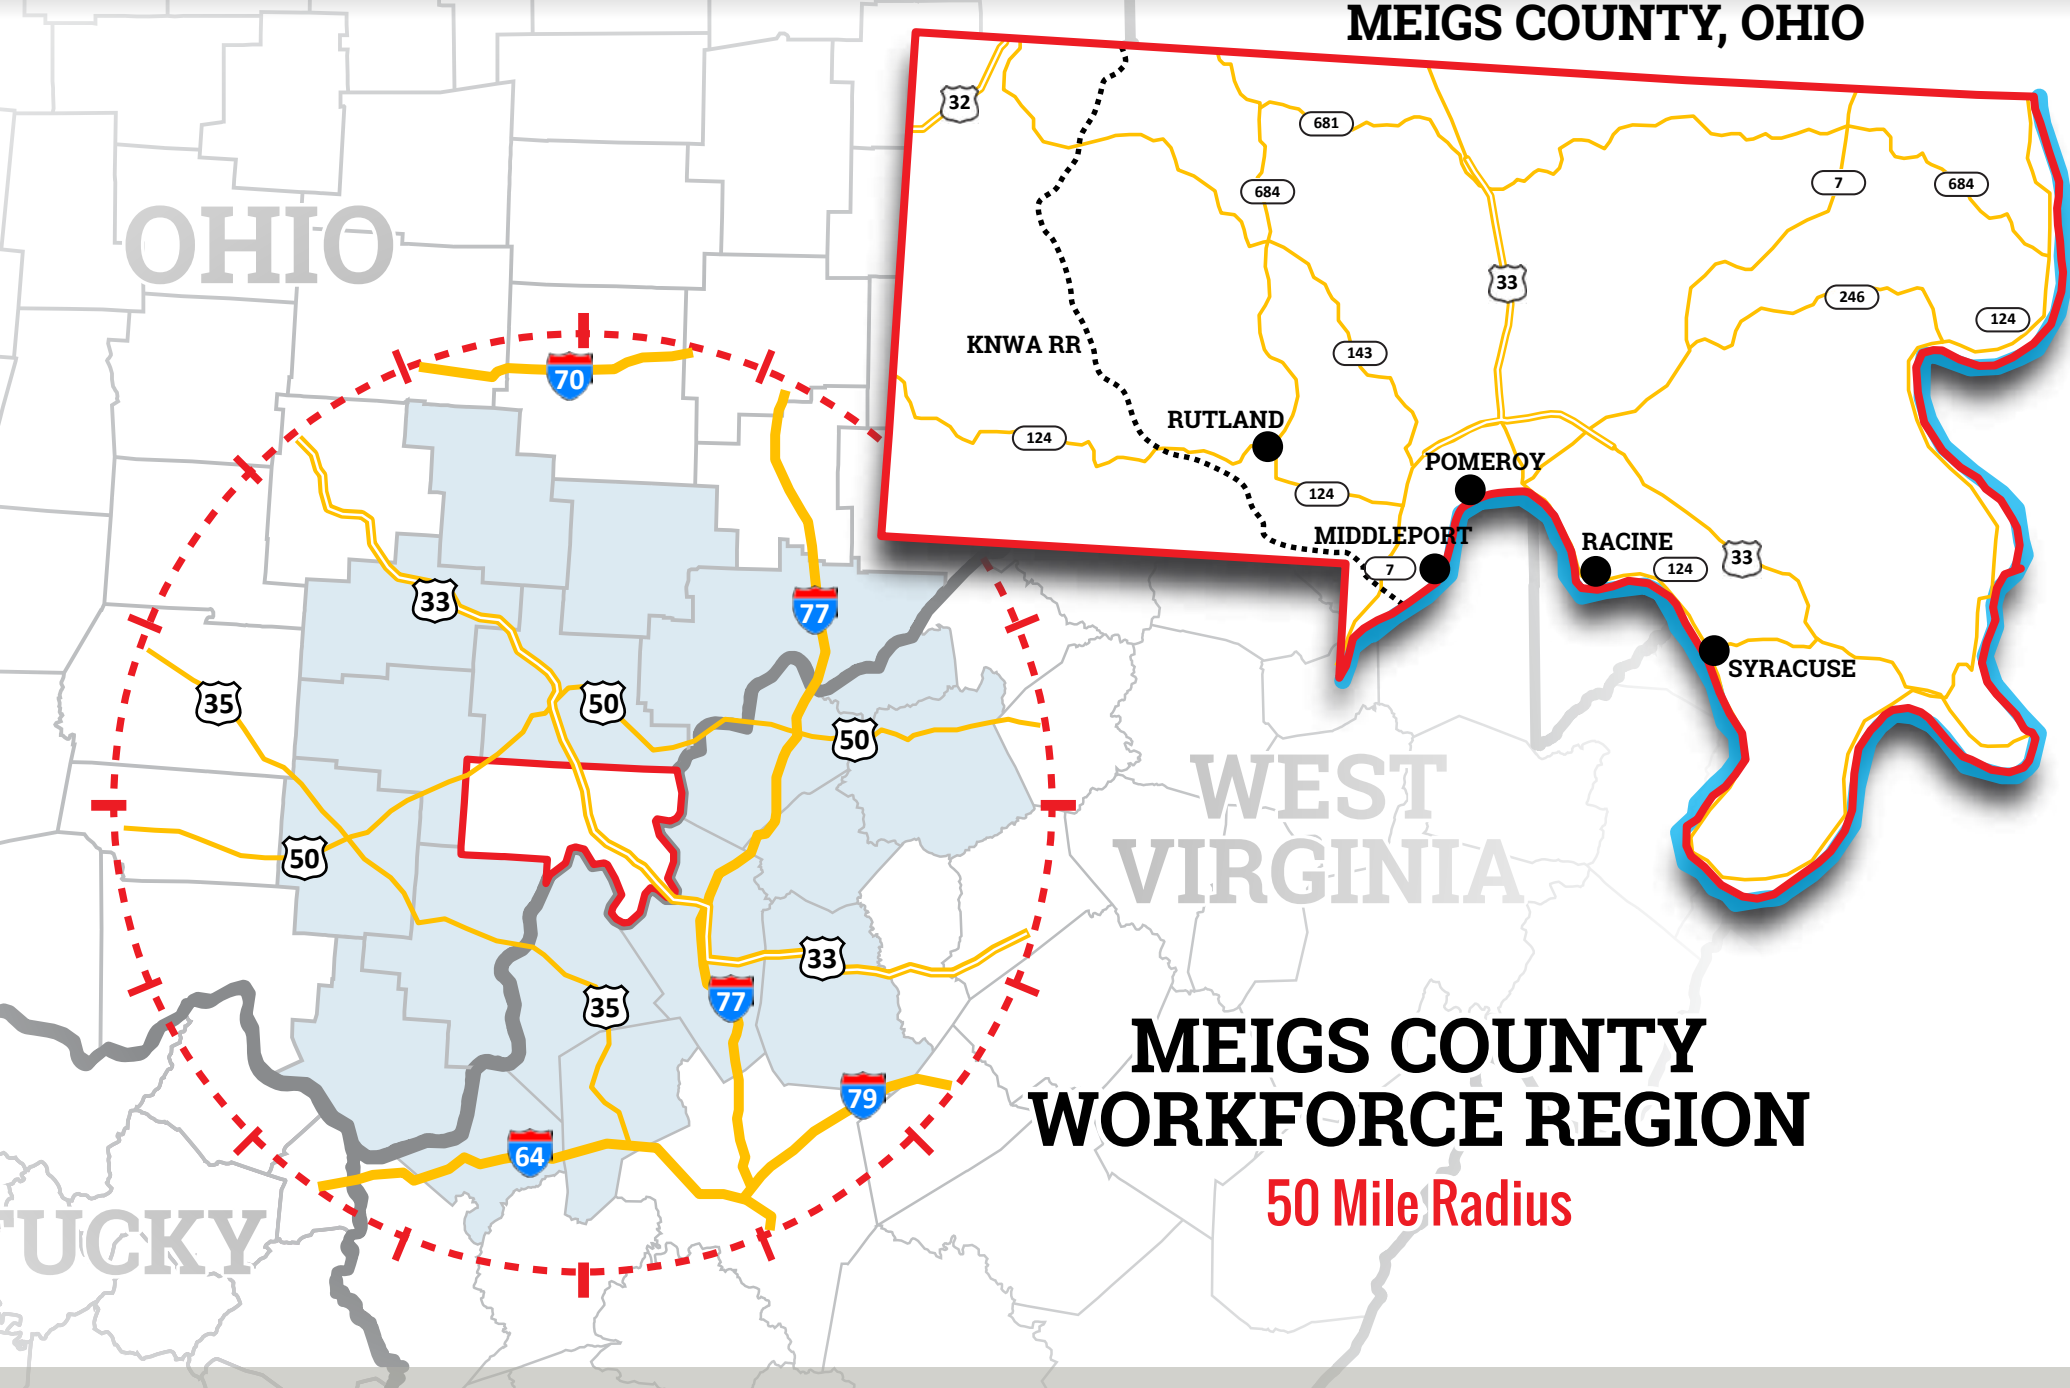

Distance and Drive Time

Akron, OH	181 mi / 291 km	2.9 hrs
Charleston, WV	70 mi / 113 km	1.4 hrs
Cincinnati, OH	155 mi / 129 km	2.9 hrs
Cleveland, OH	216 mi / 247 km	3.5 hrs
Columbus, OH	98 mi / 158 km	1.7 hrs
Dayton, OH	145 mi / 233 km	2.5 hrs
Huntington, WV	64 mi / 102 km	1.4 hrs
Parkersburg, WV	35 mi / 56 km	.70 hrs
Portsmouth, OH	73 mi / 117 km	1.6 hrs
Toledo, OH	241 mi / 388 km	4 hrs
Youngstown, OH	226 mi / 364 km	3.5 hrs
Port of Cincinnati, OH	155 mi / 129 km	2.9 hrs
Port of South Point, OH	73 mi / 117 km	1.6 hrs
Atlanta, GA	544 mi / 875 km	8.4 hrs
Chattanooga, TN	442 mi / 711 km	7 hrs
Chicago, IL	452 mi / 727 km	7 hrs
Detroit, MI	311 mi / 500 km	5 hrs
Lexington, KY	188 mi / 302 km	3.2 hrs
Louisville, KY	259 mi / 416 km	4 hrs
Pittsburg, PA	202 mi / 325 km	3.3 hrs
Nashville, TN	403 mi / 648 km	6.2 hrs
New York, NY	524 mi / 843 km	8.3 hrs
Wilmington, NC	519 mi / 835 km	7.8 hrs
St. Louis, MO	515 mi / 828 km	4.7 hrs

MEIGS COUNTY, OHIO

**MEIGS COUNTY
WORKFORCE REGION**

50 Mile Radius