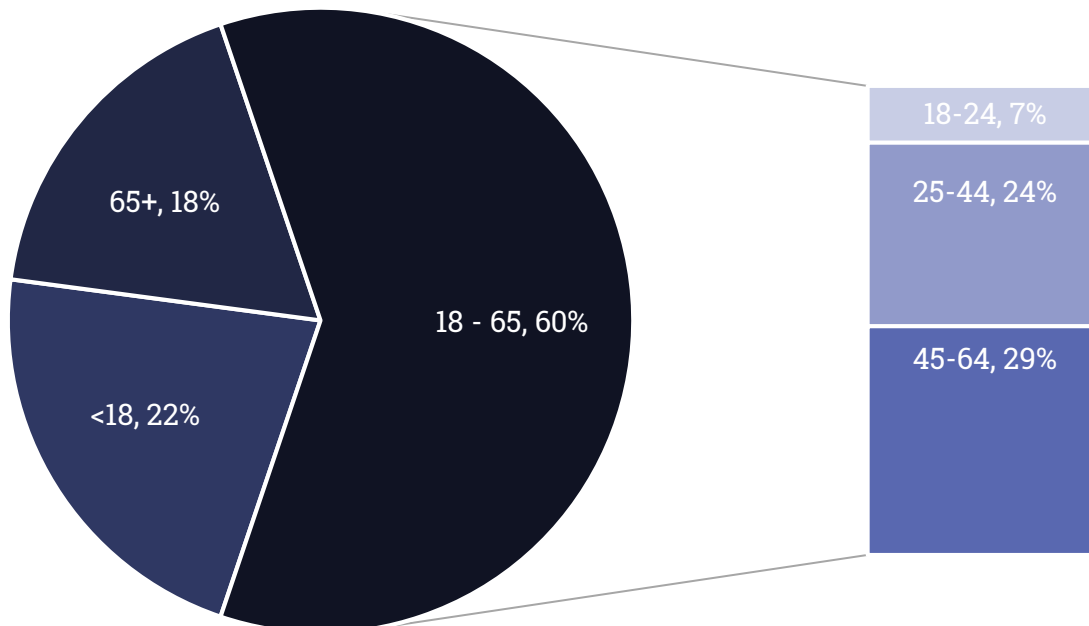

County Population by Age

via the U.S. Census Bureau.

Meigs County Ohio
Economic Development Office
(740) 992-3034
MeigsCountyOhio.com